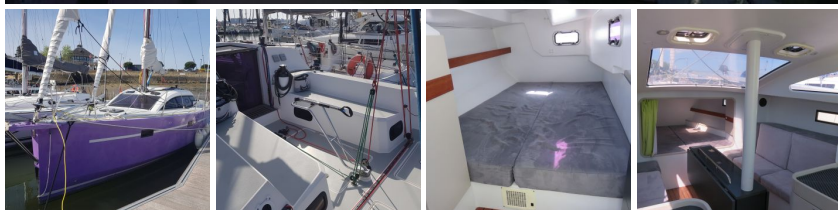

## Resume

Very pleasant and seaworthy boat, built in epoxy / CPwood. We appreciate the brightness of the saloon and the 360° view from the kitchen or the chart table.

## Characteristics

Building year : 2013  
Type : Monohull  
Lenght : 10,60m  
Width : 3,99m  
Draught : 1,65 m  
Lest type : Twin keel, agrounded (This twin keel version allows access to the many anchorages and beaching ports offered by the coasts of Brittany and the south of England.)  
Yacht category : A  
Security : Middle shore  
Hull color : purple  
Bedding : 8  
Squarish beds : 4  
Double-bed cabin : 2  
Bathroom : 1  
Water Tank : 4 x 100 l  
Fuel Tank : 130 l  
Engine : 30cv Inboard, Sail Drive, VOLVO PENTA 2200h

## On the deck

Tiller  
Electric windlass  
Dinghy  
Dinghy engine  
Swimming ladder  
Mooring line  
Outside shower

## Indoor comforts

Heater  
Fridge  
Stove  
Oven  
Black water tank  
Water group  
Hot water  
Radio CD

Very bright and welcoming interior. The oil-fired heating system allows for comfortable use of the boat out of season.