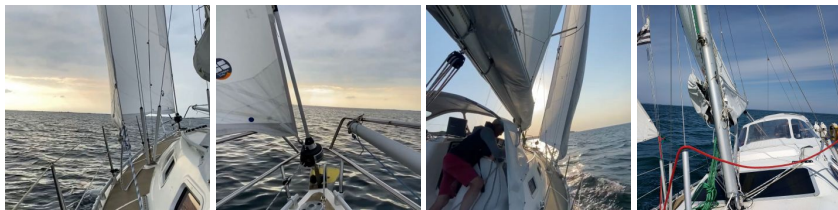

ETAP YACHTING - ETAP 32S

Nom du bateau : METAPHOR

Location : Kernével (Lorient)

À vendre (occasion)

45 000 € inc. taxes

Resume

The Etap 32 is an all-terrain and family cruising sailboat. We have chosen the cruising version in order to offer you a safe and comfortable boat for your sailing, in particular with young children on board.

It's a ideal size boat for holidays. It offer balances measurements and seduce you with its maneuverability. You will feel at home from the start !

The interior design is warm with lots of wood and well-thought-out ergonomics that combine tradition and modernity.

Two very cosy double cabins : one this the forepeak and one aft.

Finally, a bathroom with toilet, shower and washbasin completes the layout.

Caracteristics

Building year : 2002
Type : Monohull
Lenght : 9,60m
Width : 3,40m
Draught : 1.30
Lest type : Keeling boat
Yacht category : A
Security : Middle shore
Flag : Français
Bedding : 6
Squarish beds : 2
Double-bed cabin : 2
Bathroom : 1
Water Tank : 180 l
Fuel Tank : 90 l
Engine : 19cv Inboard, Sail Drive, VOLVO PENTA

Sail equipement

Main sail
Furling Genoa
Lazy-bag
Lazy Jack

Electronic

Navigation control panel
Loch
Speedo
Sonar
Weather vane
Anemometer
GPS
Autopilot
VHF
Charger
220V Circuit
12V Circuit
Shore plug
USB
Solar panels